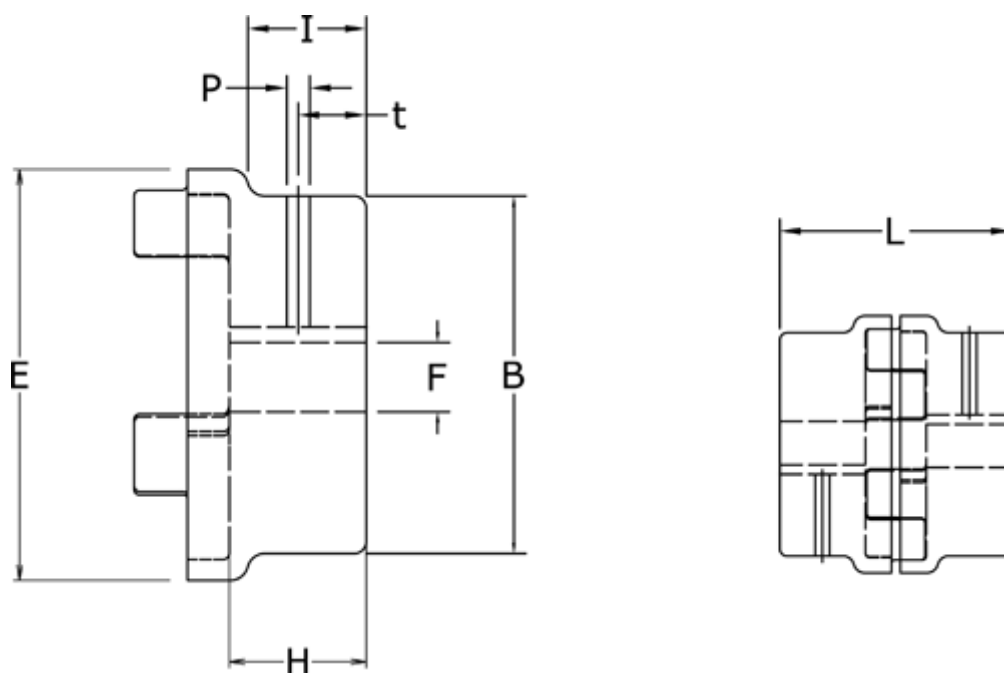

Article number: 3304048BAL38

Description: Coupling hub 48/60B

ALU Aluminium, Bore 38H7 mm w/keyway & setscrew

Measures

B = 105

E = 105

F = 38

H = 56

I = -

L = 140

P = M8

t = 20